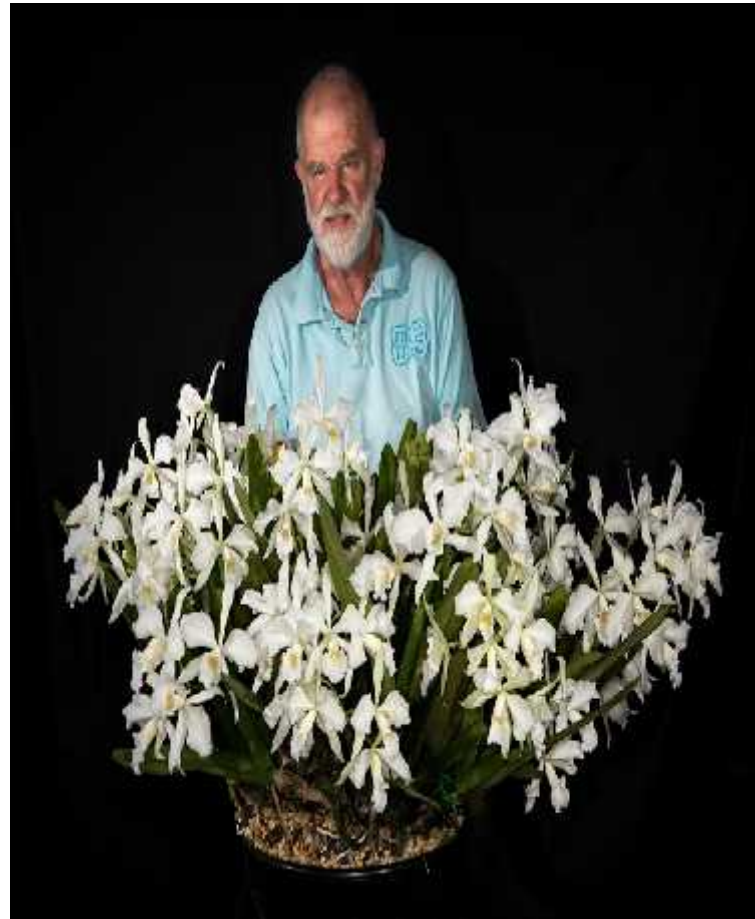

Best of the evening hybrid
Brassia Edvaloo

A primary hybrid between *Brassia. arcuigera* and *Brassia. gireoudiana*

Best of the evening species
Laelia purpurata

A well grown beautiful plant from Brazil

Best of the evening Novice
Oncidium sphacelatum

This species *Oncidium* is from Mexico to Venezuela