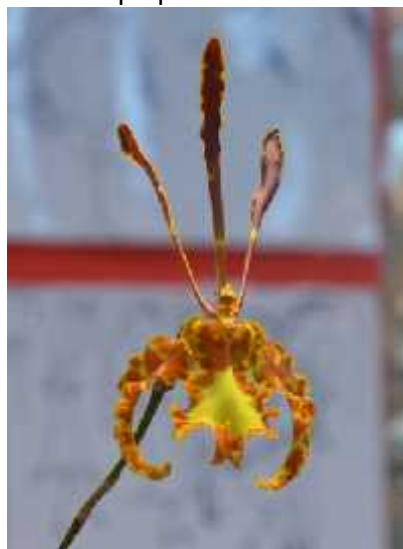

Some of the orchids benched by members in February, pictures courtesy of Jane D'Olier

Phal. Unknown

C. Dianne Diehm

Den. Masaki Taki 'Blue'

Rlc. Burdekin Heights

Ett. Volcano Trick 'Orange Fire'

Paph. Neeri-Gold

C. Lana Coryell 'Delicious'

Epi. paniculatum

Trt. lanceanum

Sarco. hirticalcar

Pyp. Mariposa

Ons. Bittersweet

V. Kulwadee fragrance 'Fred's'

Phal. Bedford Golden Taylor