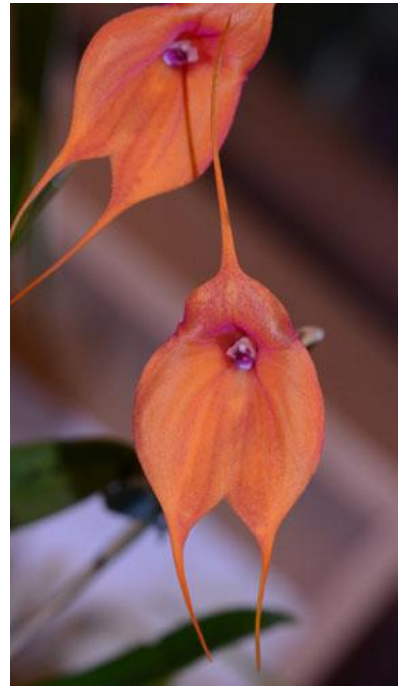

Some of the orchids benched by members in July, pictures courtesy of Jane D'Olier

Tc. antennifer

Pst. curta

Paph. Insigne 'Thomas'

Cym. Dural Dream 'Supreme'

Den. Mohlianum x sulawesiense

Den. Avrils Gold 'Ray'

Den. Fraser's Canary Twister

Lyc. Jackpot 'Reflections'

Sarco. River Mist

Paph. tranlienianum

Strs. sp

Cym. Prized '105'

Pts. odoratissimum

Dcd. wenzelii

Masd. Marguerite 'Firewalker'

L. gloedeniana

Den. Genting Lipstick

Cym. Serhan's Passion' Marion'

C. Elusive Dream 'Peace'

Rstp. antennifera var. puntillosa

Onc. Twinkle Red Fantasy

Phal. Sogo Moonhalo