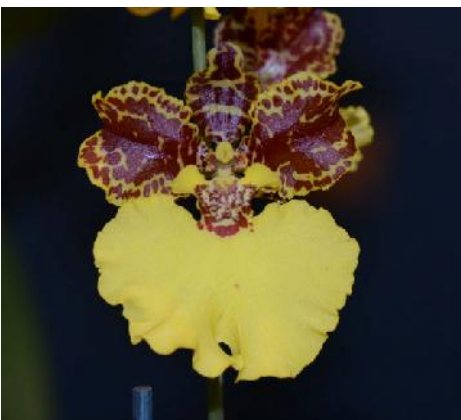

Some of the orchids benched by members in July, pictures courtesy of Jane D'Olier

Tc. antennifer

Pst. curta

Paph. Insigne 'Thomas'

Cym. Dural Dream 'Supreme'

Den. Mohlianum x sulawesiense

Den. Avrils Gold 'Ray'

Cym. Ruby Valley 'Clare'

Paph. Clubber Lang

Rstp. Hemleyana 'No 2'

Unknown

Den. Australian Ginger

Pths. semiscabra

Lc. Amethystella

Den. Class

Den. Blue Foxtail

Onc. Twinkle 'Fragrant Fantasy'

Rlc. Goldenzelle 'High Noon'

Cym. Wallamura 'Jupiter'

Cym. tracyanum

Den. Mem. Lillian Warren

Paph. insigne

Cym. My Sweet Amy