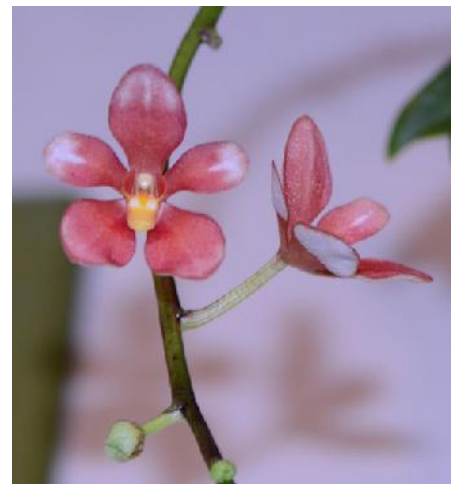

Some of the orchids benched at our June meeting, Pictures courtesy of Jane D'Olier

Z. mackai

Cym. Unknown

Den Avrils Gold 'Pumpkin Pie'

Colm. Massai Pink

Z. Unknown

Den. Jonathon's Glory

Paph. insigne var. sanderae

Den. tetragonum

Sarc. Bessie x Sarc. Burgundy bubbles

Cym. Ice on fire 'Nikietta'

Den. wassellii

Sarc. River Mist

Pst. concinna

Rlc. Little Toshie

Paph. insigne