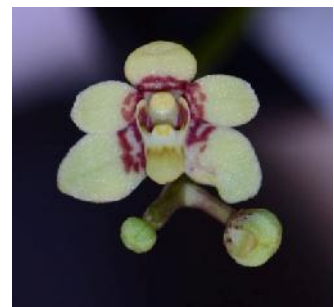

Some of the orchids benched at our June meeting, Pictures courtesy of Jane D'Olier

Z. mackai

Cym. Unknown

Den Avrils Gold 'Pumpkin Pie'

Colm. Massai Pink

Z. Unknown

Den. Jonathon's Glory

Paph. insigne var. sanderae

Den. tetragonum

Sarc. Bessie x Sarc. Burgundy bubbles

Cym. Ice on fire 'Nikietta'

Den. wassellii

Sarc. River Mist

Pst. concinna

Rlc. Little Toshie

Paph. insigne