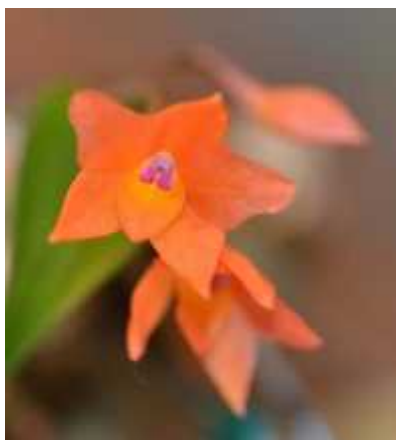

'Some of the orchids benched by members in June, pictures courtesy of Jane D'Olier

Den. Hilda Poxon

Paph. Insigne var Hartfield Hall

Den. Spellbound x canaliculatum

Unknown

Onc. sotoanum

Den. Masako Taki 'Blue'

V. tessellata

Restrepia roseola

Den. lichenastrum

Phrag. Calurum

C.cernua

Den. Jonathan's Glory 'Dark Joy'

L. anceps var veitchiana
'Goodstuff' x self

Paph. Amora x Highland Globe