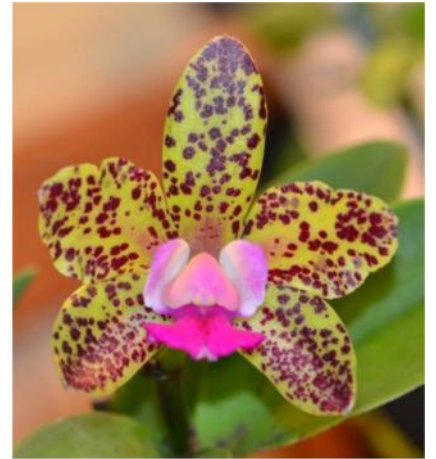

C. Mark Jones 'Lance' x
C Catherine Clarkson